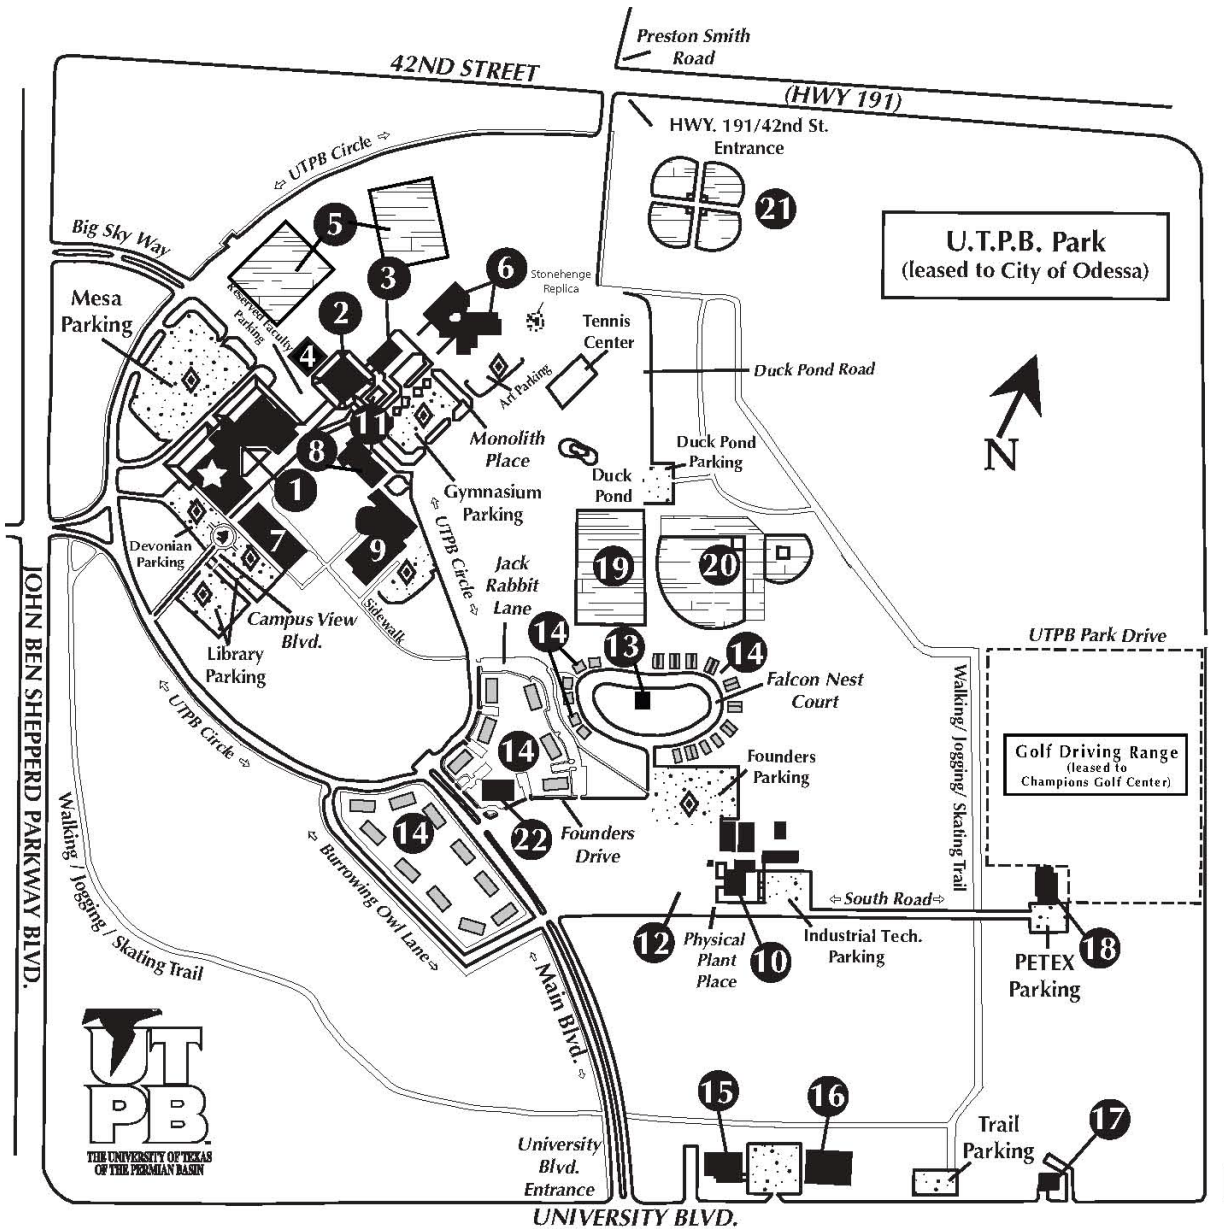

The University of Texas of the Permian Basin

Revised 02/11/10

- | | |
|---|---|
| <ul style="list-style-type: none"> 1. Mesa Building ★ Admissions & Financial Aid Offices 2. Gymnasium Complex 3. Thermal Energy Plant 4. Gym Annex Building 5. Intramural/Athletic Fields 6. Visual Arts Studios 7. Library/Lecture Center 8. Student Multipurpose Center 9. Science & Technology Bldg. 10. Industrial/Petroleum Technology Building 11. Pool | <ul style="list-style-type: none"> 12. Founders Building 13. Music Building 14. Student Housing 15. Ellen Noël Art Museum 16. Presidential Museum & Leadership Library 17. Fire Station (City of Odessa) 18. PETEX 19. Soccer Game Field 20. Ted & Jan Roden Baseball Field 21. Women's Softball Field 22. Parker Ranch House - Student Housing Recreation |
|---|---|

- University Buildings
- Student Housing
- Sports Fields
- Parking
- Visitor Parking